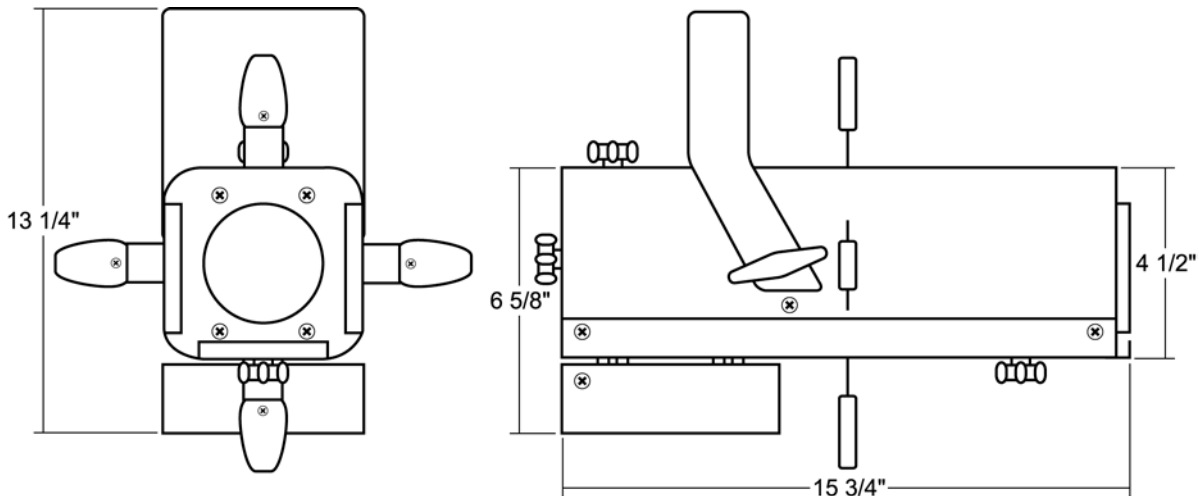

Last updated 06/14/2007.