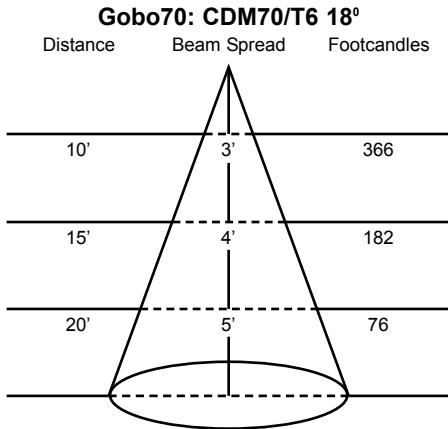

Gobo70 70W CDM, Gobo150 150W CDM

Specify: - - -

	MODEL NUMBER	FINISH	MOUNTING (optional)	ACCESSORIES (optional)
Example:	Gobo70 or Gobo150	-B	-T1	-CF23

Photometric Data