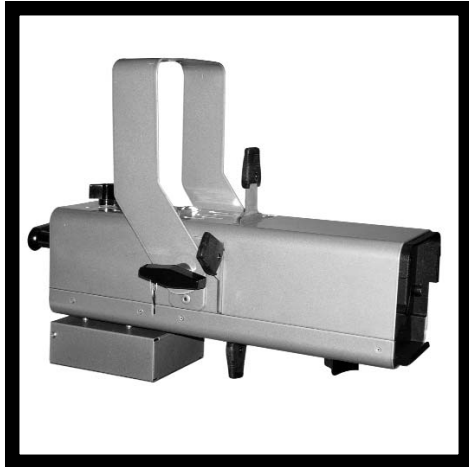

Job Name: Fixture Type: Qty:

Pattern/Framing Projectors by Times Square Lighting

Gobo70 70W CDM, Gobo150 150W CDM

Gobo70 utilizes 70-watt, and Gobo150 utilizes 150-watt metal halide CDM lamps. These energy efficient units project stock and custom, steel or glass patterns with beam spreads equal to a 500-watt quartz ellipsoidal.

Gobo70 and Gobo150 are each equipped with a lightweight electronic ballast, built-in accessory holder, stainless steel framing shutters and locking yoke. Available in standard black, white and silver finishes. Custom colors available by request and at an additional charge.

Features:

- 120 and 277-volt available
- Gobo70 accepts 70-watt metal halide T6 lamps
- Gobo150 accepts 150-watt metal halide T6 lamps
- Energy efficient
- Long lamp life (12,000Hrs)
- Stock or custom, steel or glass patterns
- Numerous mounting options and accessories