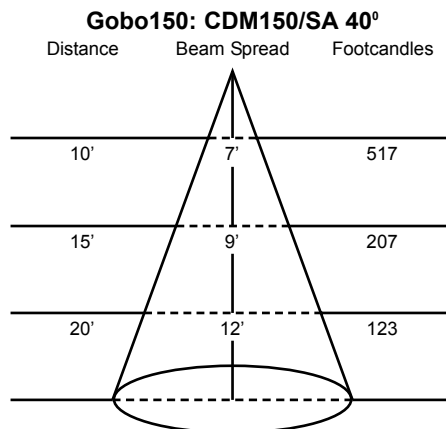

Gobo70 70W CDM, Gobo150 150W CDM

Specify: - - -

	MODEL NUMBER	FINISH	MOUNTING (optional)	ACCESSORIES (optional)
Example:	Gobo70 or Gobo150	-B	-T1	-CF23

Photometric Data