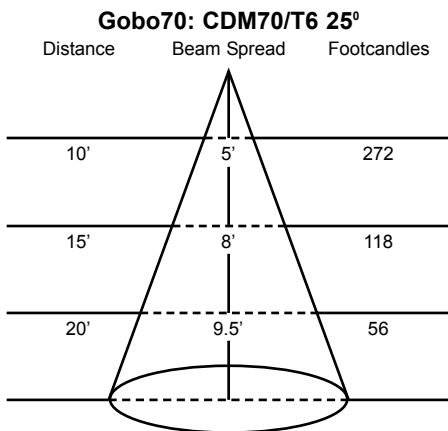

Gobo70 70W CDM, Gobo150 150W CDM

Specify: - - -

	MODEL NUMBER	FINISH	MOUNTING (optional)	ACCESSORIES (optional)
Example:	Gobo70 or Gobo150	-B	-T1	-CF23

Photometric Data