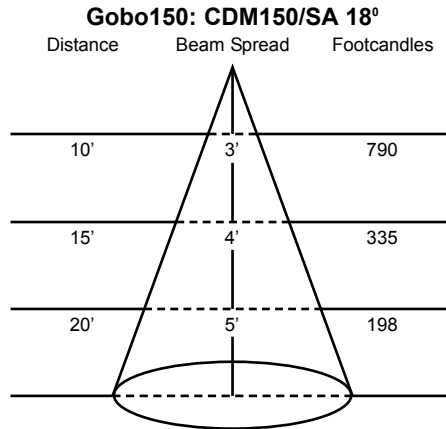

Gobo70 70W CDM, Gobo150 150W CDM

Specify: - - -

	MODEL NUMBER	FINISH	MOUNTING (optional)	ACCESSORIES (optional)
Example:	Gobo70 or Gobo150	-B	-T1	-CF23

Photometric Data