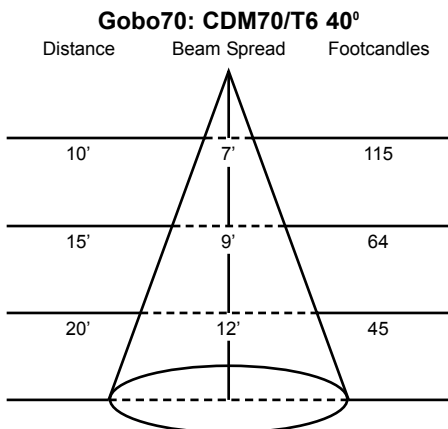

Gobo70 70W CDM, Gobo150 150W CDM

Specify: - - -

	MODEL NUMBER	FINISH	MOUNTING (optional)	ACCESSORIES (optional)
Example:	Gobo70 or Gobo150	-B	-T1	-CF23

Photometric Data