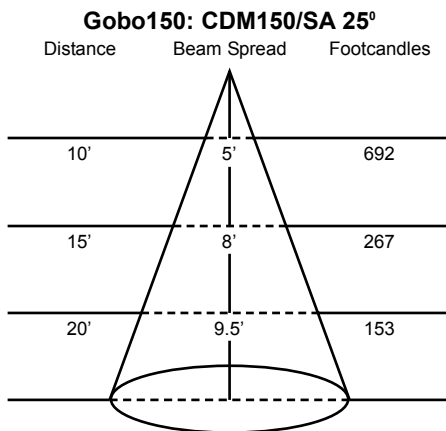

Gobo70 70W CDM, Gobo150 150W CDM

Specify: - - -

	MODEL NUMBER	FINISH	MOUNTING (optional)	ACCESSORIES (optional)
Example:	Gobo70 or Gobo150	-B	-T1	-CF23

Photometric Data