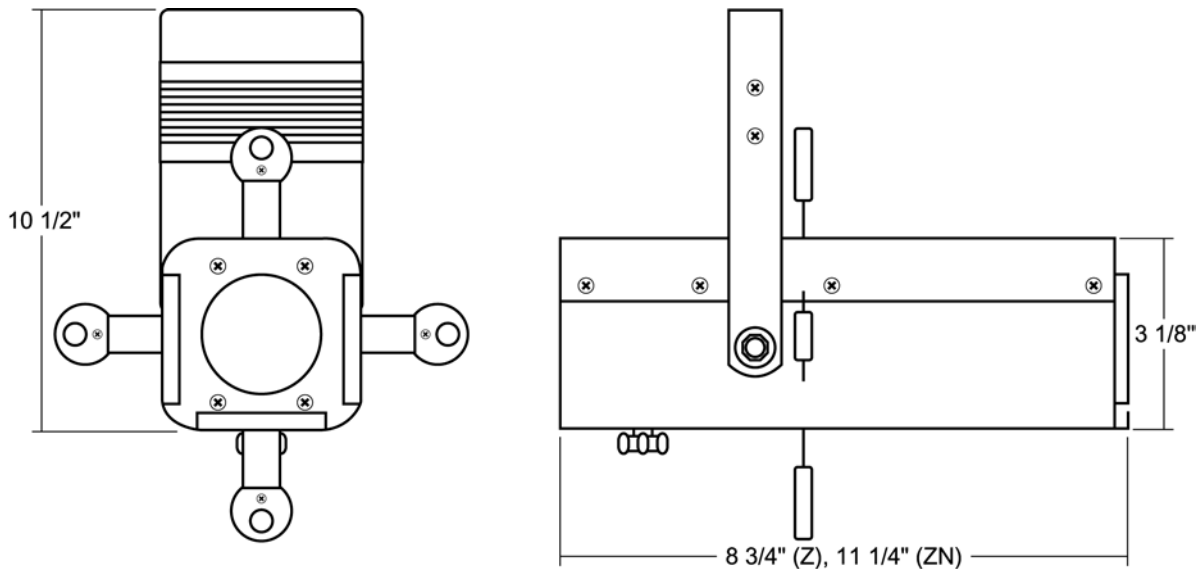

Last updated 03/23/2007.