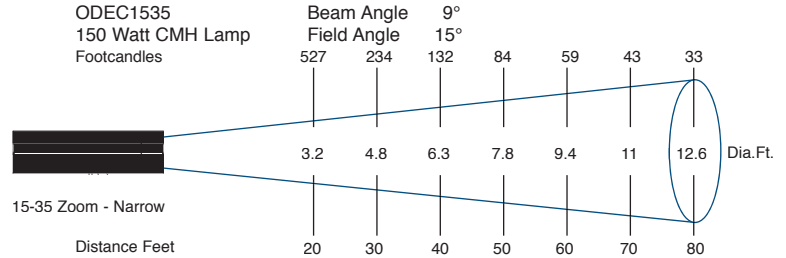

Head: Welded aluminum fabrication.

Rating: 120 volt AC operation; 50/60Hz .58 amps with 70W lamp and 70W ballast; 1.25 amps with 150W lamp and 150W ballast. 240 and 277 VAC units are available.

Lamp/Socket: 70W or 150W UV Block G12 Ceramic Metal Halide lamp. 5kV pulse rated socket.

Lamp Alignment: Fully adjustable in 3 axis with the use of two heat resistant concentric knobs.

Lens: Crown Glass (white plate) with anti-reflector coated surfaces.

Reflector: Proprietary curve, specular aluminum.

Focusing: Lens movement contained within body, adjustable with brass thumb screws.

Accessories: Internal accessory slot accepts color filters or glass filters. External accessory slot accepts 7½" accessories.

Weight: Approx. 35 lbs. (15.9 Kg).

ORDERING INFORMATION:

Part Number	Model	Lens	Voltage	Wattage	Color
	ODEC				(B)lack
		1535	110	70	(W)hite
			240	150	(S)ilver
			277		(X)custom

Specifications (External Housing)

Construction: ½" heavy-gauge aluminum construction (body and lid).

Viewing Window: Glass, 0.25-inch (6.35 mm) thick, 6¼" diameter.

Environment: Indoor/Outdoor; -10° to 120°F (-23° to 49°C).

Latches: Link-lock No. 3, stainless steel; can be secured with padlocks (not supplied).

Mounting: Per specification.

Accessories: Installed with locking external slot.

Finish: Black TGIC polyester powdercoat. White and silver also available.

ADDITIONAL ACCESSORIES	
ODE-MDWM	Medium duty wall mount. Max. load 40 lb. (18.1 kg.)
ODE-PMA	Pole mount adapter for ODE-MDWM. Minimum pole diameter 1.5" (3.8 cm.) Stainless steel straps supplied. Strap length. 28.5' (72.39cm)
ODE-SGR	Single Gobo Rotator
90-70CDMT6/830	70 Watt CDM Lamp 3000K-12,000 Hr.
90-70CDMT6/942	70 Watt CDM Lamp 4000K-12,000 Hr.
90-150CDMT6/830	150 Watt CDM Lamp 3000K-12,000 Hr.
90-150CDMT6/942	150 Watt CDM Lamp 4000K-6,000 Hr.
90-150CDMSA/942	150 Watt CDM Lamp 4200K-5,000 Hr. Short Arc

LAMP DATA

Lamp Type	Watts	Efficiency	Color Temp (°K)	Rated Life (Hours)	Rated Lumens	Color Rendering Index	Burn Position
CDM 70/T6/830	70	>92 LPW	3000	12,000	6,600	82	Any
CDM 70/T6/942	70	>92 LPW	4000	12,000	6,600	92	Any
CDM 150/T6/830	150	>93 LPW	3000	12,000	14,000	85	Any
CDM 150/T6/942	150	>85 LPW	4000	6,000	12,700	95	Any
CDM SA150/T6/942	150	>86 LPW	4200	5,000	12,900	96	Any

ACCESSORIES SUPPLIED WITH LUMINAIRE	
ODE-MDPM	Medium duty pedestal mount. Max. load 40 lb. (18.1 kg.)
SC-18-BK	Black Safety Cable, 18"

Conversion Factor
70 Watt Lamp = f.c. x .48
Lux: = f.c. x .0929