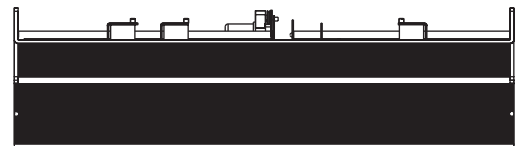

15-35°

Lid off