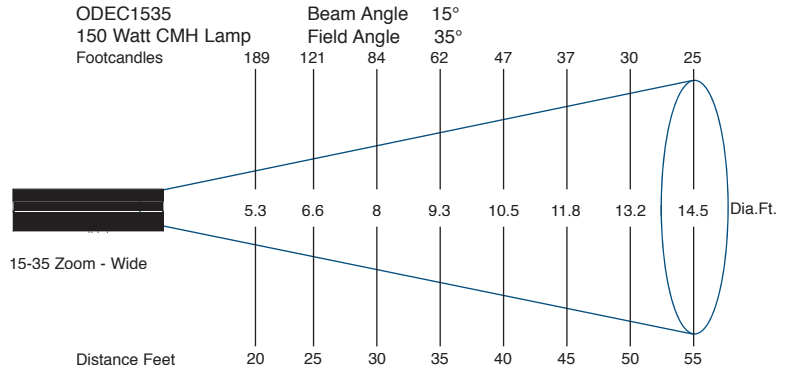

Head: Welded aluminum fabrication.

Rating: 120 volt AC operation; 50/60Hz .58 amps with 70W lamp and 70W ballast; 1.25 amps with 150W lamp and 150W ballast. 240 and 277 VAC units are available.

Lamp/Socket: 70W or 150W UV Block G12 Ceramic Metal Halide lamp. 5kV pulse rated socket.

Lamp Alignment: Fully adjustable in 3 axis with the use of two heat resistant concentric knobs.

Lens: Crown Glass (white plate) with anti-reflector coated surfaces.

Reflector: Proprietary curve, specular aluminum.

Focusing: Lens movement contained within body, adjustable with brass thumb screws.

Accessories: Internal accessory slot accepts color filters or glass filters. External accessory slot accepts 7½" accessories.

Weight: Approx. 35 lbs. (15.9 Kg).

ORDERING INFORMATION:

Part Number	Model	Lens	Voltage	Wattage	Color
	ODEC				(B)lack
		1535	110	70	(W)hite
			240	150	(S)ilver
			277		(X)custom

Specifications (External Housing)

Construction: ½" heavy-gauge aluminum construction (body and lid).

Viewing Window: Glass, 0.25-inch (6.35 mm) thick, 6¼" diameter.

Environment: Indoor/Outdoor; -10° to 120°F (-23° to 49°C).

Latches: Link-lock No. 3, stainless steel; can be secured with padlocks (not supplied).

Mounting: Per specification.

Accessories: Installed with locking external slot.

Finish: Black TGIC polyester powdercoat. White and silver also available.

ADDITIONAL ACCESSORIES	
ODE-MDWM	Medium duty wall mount. Max. load 40 lb. (18.1 kg.)
ODE-PMA	Pole mount adapter for ODE-MDWM. Minimum pole diameter 1.5" (3.8 cm.) Stainless steel straps supplied. Strap length. 28.5' (72.39cm)
ODE-SGR	Single Gobo Rotator
90-70CDMT6/830	70 Watt CDM Lamp 3000K-12,000 Hr.
90-70CDMT6/942	70 Watt CDM Lamp 4000K-12,000 Hr.
90-150CDMT6/830	150 Watt CDM Lamp 3000K-12,000 Hr.
90-150CDMT6/942	150 Watt CDM Lamp 4000K-6,000 Hr.
90-150CDMSA/942	150 Watt CDM Lamp 4200K-5,000 Hr. Short Arc

LAMP DATA

Lamp Type	Watts	Efficiency	Color Temp (°K)	Rated Life (Hours)	Rated Lumens	Color Rendering Index	Burn Position
CDM 70/T6/830	70	>92 LPW	3000	12,000	6,600	82	Any
CDM 70/T6/942	70	>92 LPW	4000	12,000	6,600	92	Any
CDM 150/T6/830	150	>93 LPW	3000	12,000	14,000	85	Any
CDM 150/T6/942	150	>85 LPW	4000	6,000	12,700	95	Any
CDM SA150/T6/942	150	>86 LPW	4200	5,000	12,900	96	Any

ACCESSORIES SUPPLIED WITH LUMINAIRE	
ODE-MDPM	Medium duty pedestal mount. Max. load 40 lb. (18.1 kg.)
SC-18-BK	Black Safety Cable, 18"

Conversion Factor
70 Watt Lamp = f.c. x .48
Lux: = f.c. x .0929