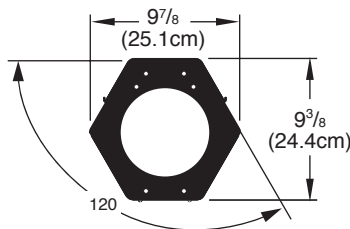

Fixture Type:

The Altman ODEC is the first fully functioning affordable outdoor ellipsoidal with 15-35-degree zoom focus, framing shutters, glass/steel pattern projection capabilities and internal/external accessory mounting options for color media, louver, donut, scroller or douser. The ODEC's removable lid allows for maximum accessibility during installation and for lamp and lens adjustments. Two stainless steel safety cables hold the lid securely when the fixture is opened. The lid is secured to the body with four side-mount link-lock latches that provide a water-tight seal. Padlocks of appropriate size can be added for security.

The ODEC is designed and engineered with a number of innovative features enhancing versatility and efficiency without sacrificing performance. The proprietary highly polished reflector is engineered for use with 70-, or 150-watt G12 ceramic-discharge metal halide (CDM) lamps and provides for maximum light output. The lens focus is modified by means of Teflon® guides that are simple to adjust throughout the focusing range. Focus is secured by way of brass thumb screws. The instrument comes complete with pattern holder. An optional single gobo rotator with speed and polarity control is available. The Altman Outdoor Ellipsoidal is state of the art in design, function, and efficiency.

Specifications subject to change without notice

**70/150 WATT
OUTDOOR ELLIPSE-CDM**

Features