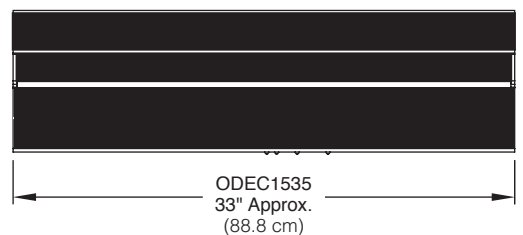

Fixture Type:

The Altman ODEC is the first fully functioning affordable outdoor ellipsoidal with 15-35-degree zoom focus, framing shutters, glass/steel pattern projection capabilities and internal/external accessory mounting options for color media, louver, donut, scroller or douser. The ODEC's removable lid allows for maximum accessibility during installation and for lamp and lens adjustments. Two stainless steel safety cables hold the lid securely when the fixture is opened. The lid is secured to the body with four side-mount link-lock latches that provide a water-tight seal. Padlocks of appropriate size can be added for security.

The ODEC is designed and engineered with a number of innovative features enhancing versatility and efficiency without sacrificing performance. The proprietary highly polished reflector is engineered for use with 70-, or 150-watt G12 ceramic-discharge metal halide (CDM) lamps and provides for maximum light output. The lens focus is modified by means of Teflon® guides that are simple to adjust throughout the focusing range. Focus is secured by way of brass thumb screws. The instrument comes complete with pattern holder. An optional single gobo rotator with speed and polarity control is available. The Altman Outdoor Ellipsoidal is state of the art in design, function, and efficiency.

Specifications subject to change without notice

**70/150 WATT
OUTDOOR ELLIPSE-CDM**

Features