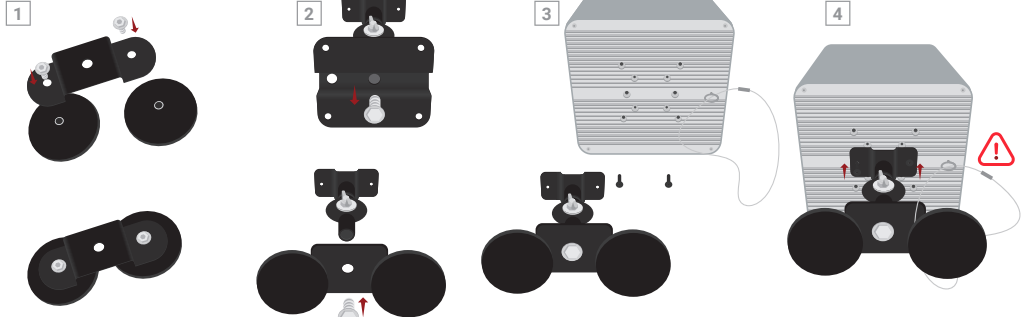

Magnetic Projector Mount

Instantly attaches to a magnetic metal surface, no drilling required.
Two magnets provide a combined force of 170lbs.
ALWAYS USE WITH A SAFETY CABLE

Mounting Instructions - LG-ABM088CXX

ECO Lines Projectors

 ALWAYS USE WITH A SAFETY CABLE

ECO Spot Projectors

 ALWAYS USE WITH A SAFETY CABLE