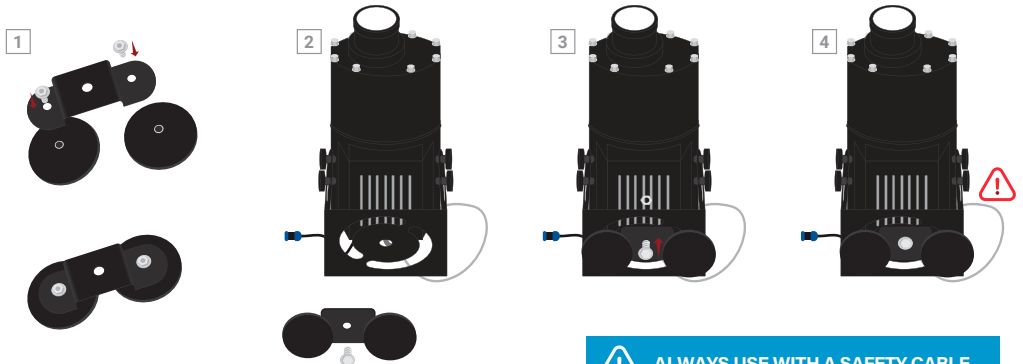

Magnetic Projector Mount

Instantly attaches to a magnetic metal surface, no drilling required.
Two magnets provide a combined force of 170lbs.
ALWAYS USE WITH A SAFETY CABLE

Mounting Instructions - LG-ABM088CXX

ECO Lines Projectors

 ALWAYS USE WITH A SAFETY CABLE

ECO Spot Projectors

 ALWAYS USE WITH A SAFETY CABLE